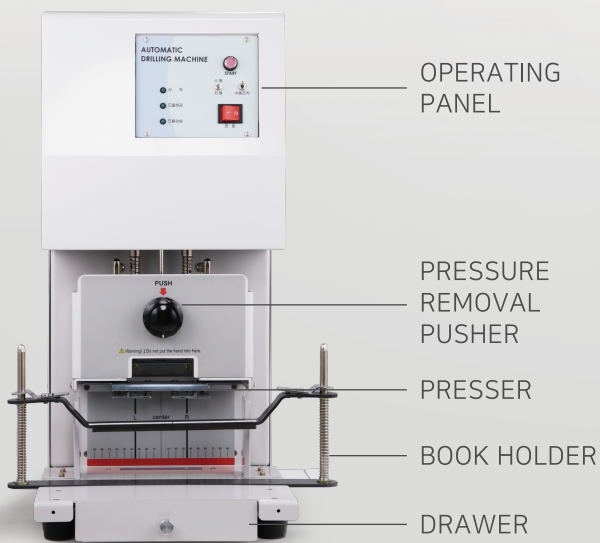

YL-100DR

AUTOMATIC DRILLING MACHINE

Press the start button to automatically drill two holes in a maximum of 100mm documents at the same time

- **FULLY AUTOMATIC DRILLING**
Simply press the start button to operate two drills at the same time
- **AUTO OVERLOAD DETECTION**
Drills automatically detect excessive pressure and repeat going up and down
- **MANUAL OPERATION**
Each function on the display can be also manually operated
- **EASY DRILL REPLACEMENT**
Easy replacement without using any tools
- **Distance between holes: 50mm, 70mm (optional)**

SIZE	312(W) X 462(D) X 650(H)mm
WEIGHT	35,5kg
POWER SUPPLY	AC 220V, 60Hz

BINDTEC CO.,LTD.